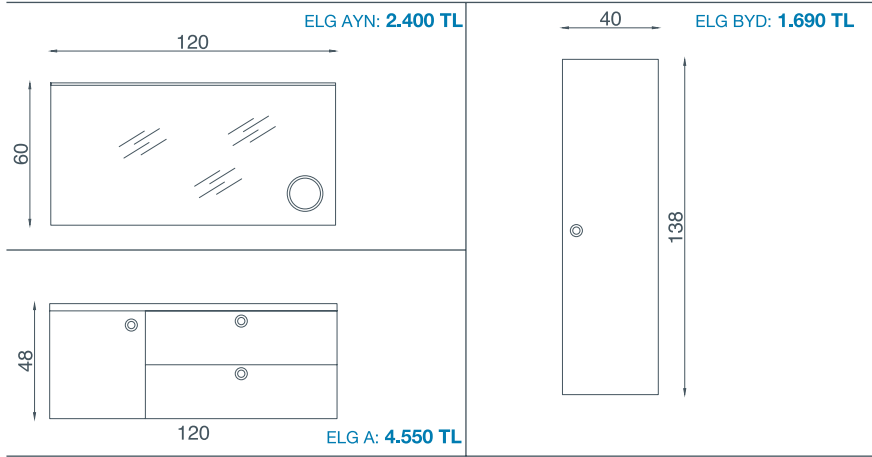

ELEGANCE

ELEGANCE STORE

ELISSE

FIORE