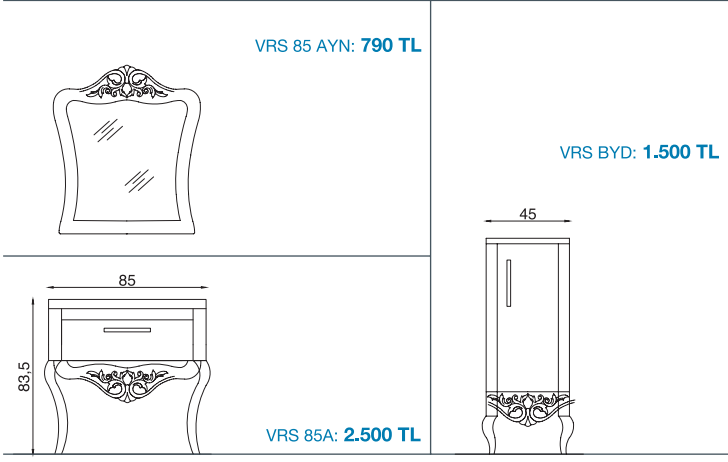

VERSAI 85

VICTORIA

VIOLA

ZET

GOLD LINE COLLECTION

FİYAT
LİSTE DETAYI