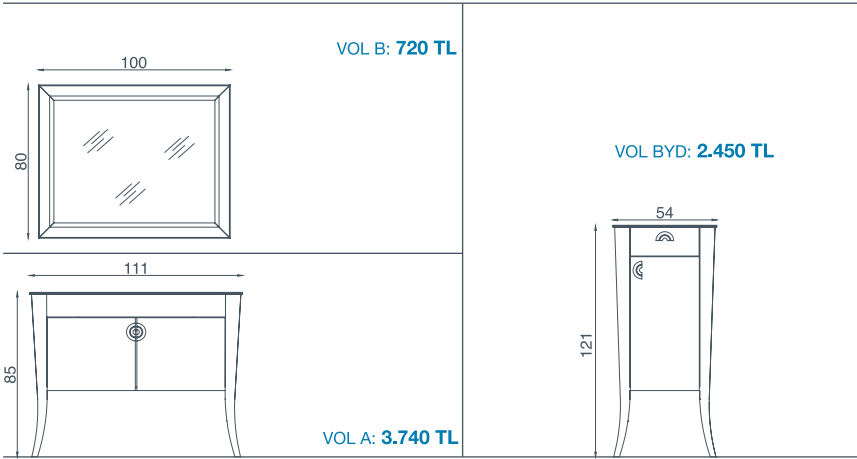

VERSAI 85

VICTORIA

VIOLA

ZET

GOLD LINE COLLECTION

FİYAT
LİSTE DETAYI