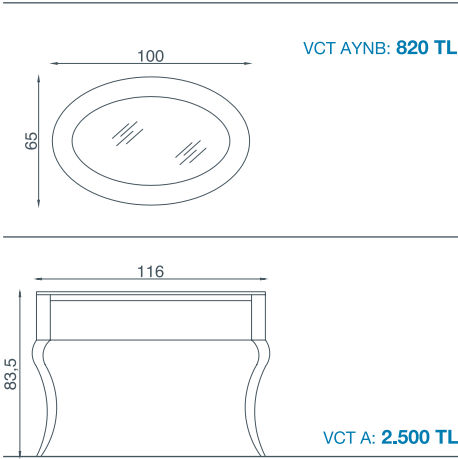

VERSAI 85

VICTORIA

VIOLA

ZET

GOLD LINE COLLECTION

FİYAT
LİSTE DETAYI